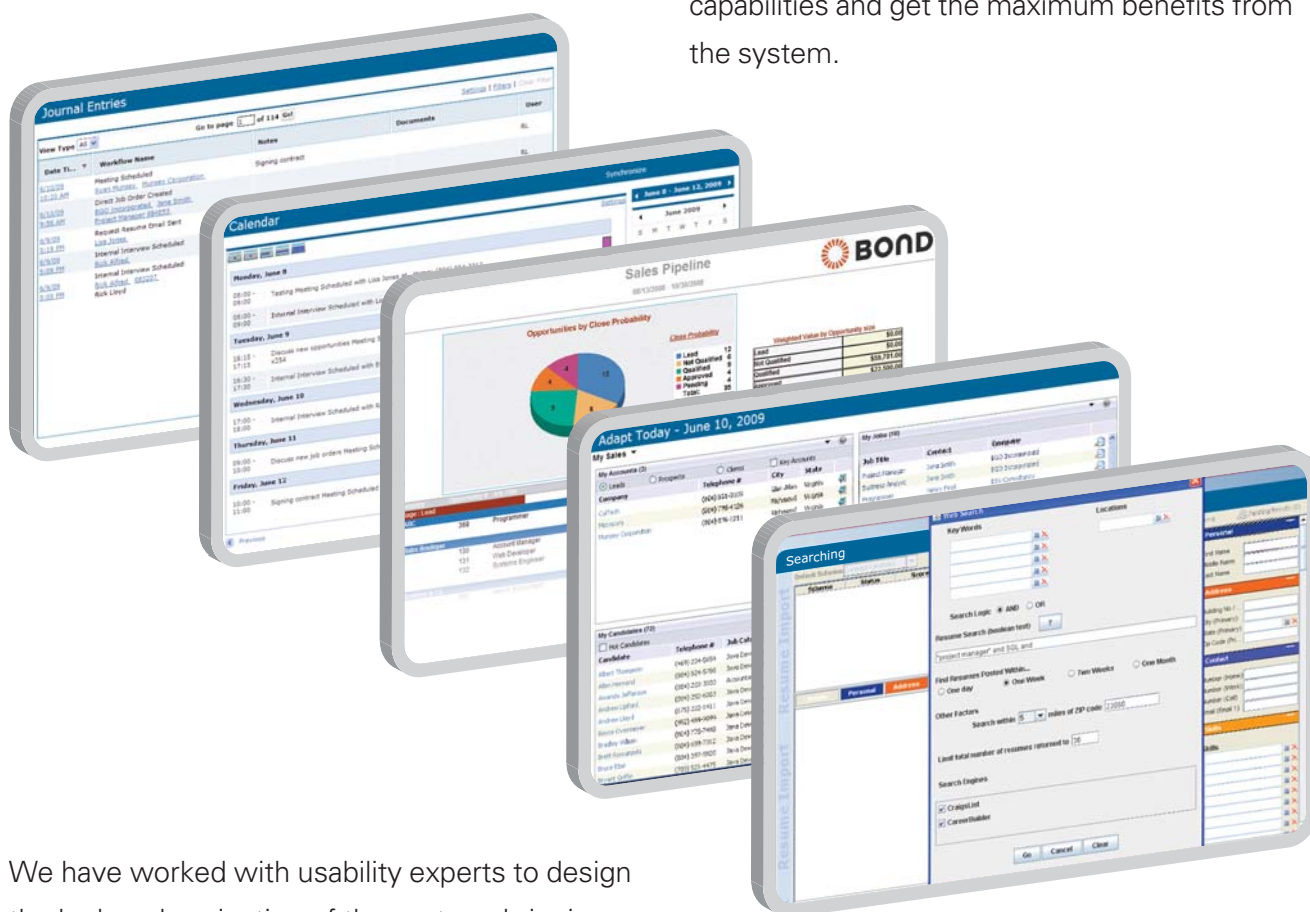

## User Interface

### Integrated insight of key information

Our new user interface is smart, modern, clean and intuitive. It is built to look and feel like a website so that the user immediately feels confident exploring pages.

The user is provided with a highly organized color rich set of screens to ensure they use the full capabilities and get the maximum benefits from the system.

User Interface

We have worked with usability experts to design the look and navigation of the system, bringing you an application that is easy to work with and minimizes training.